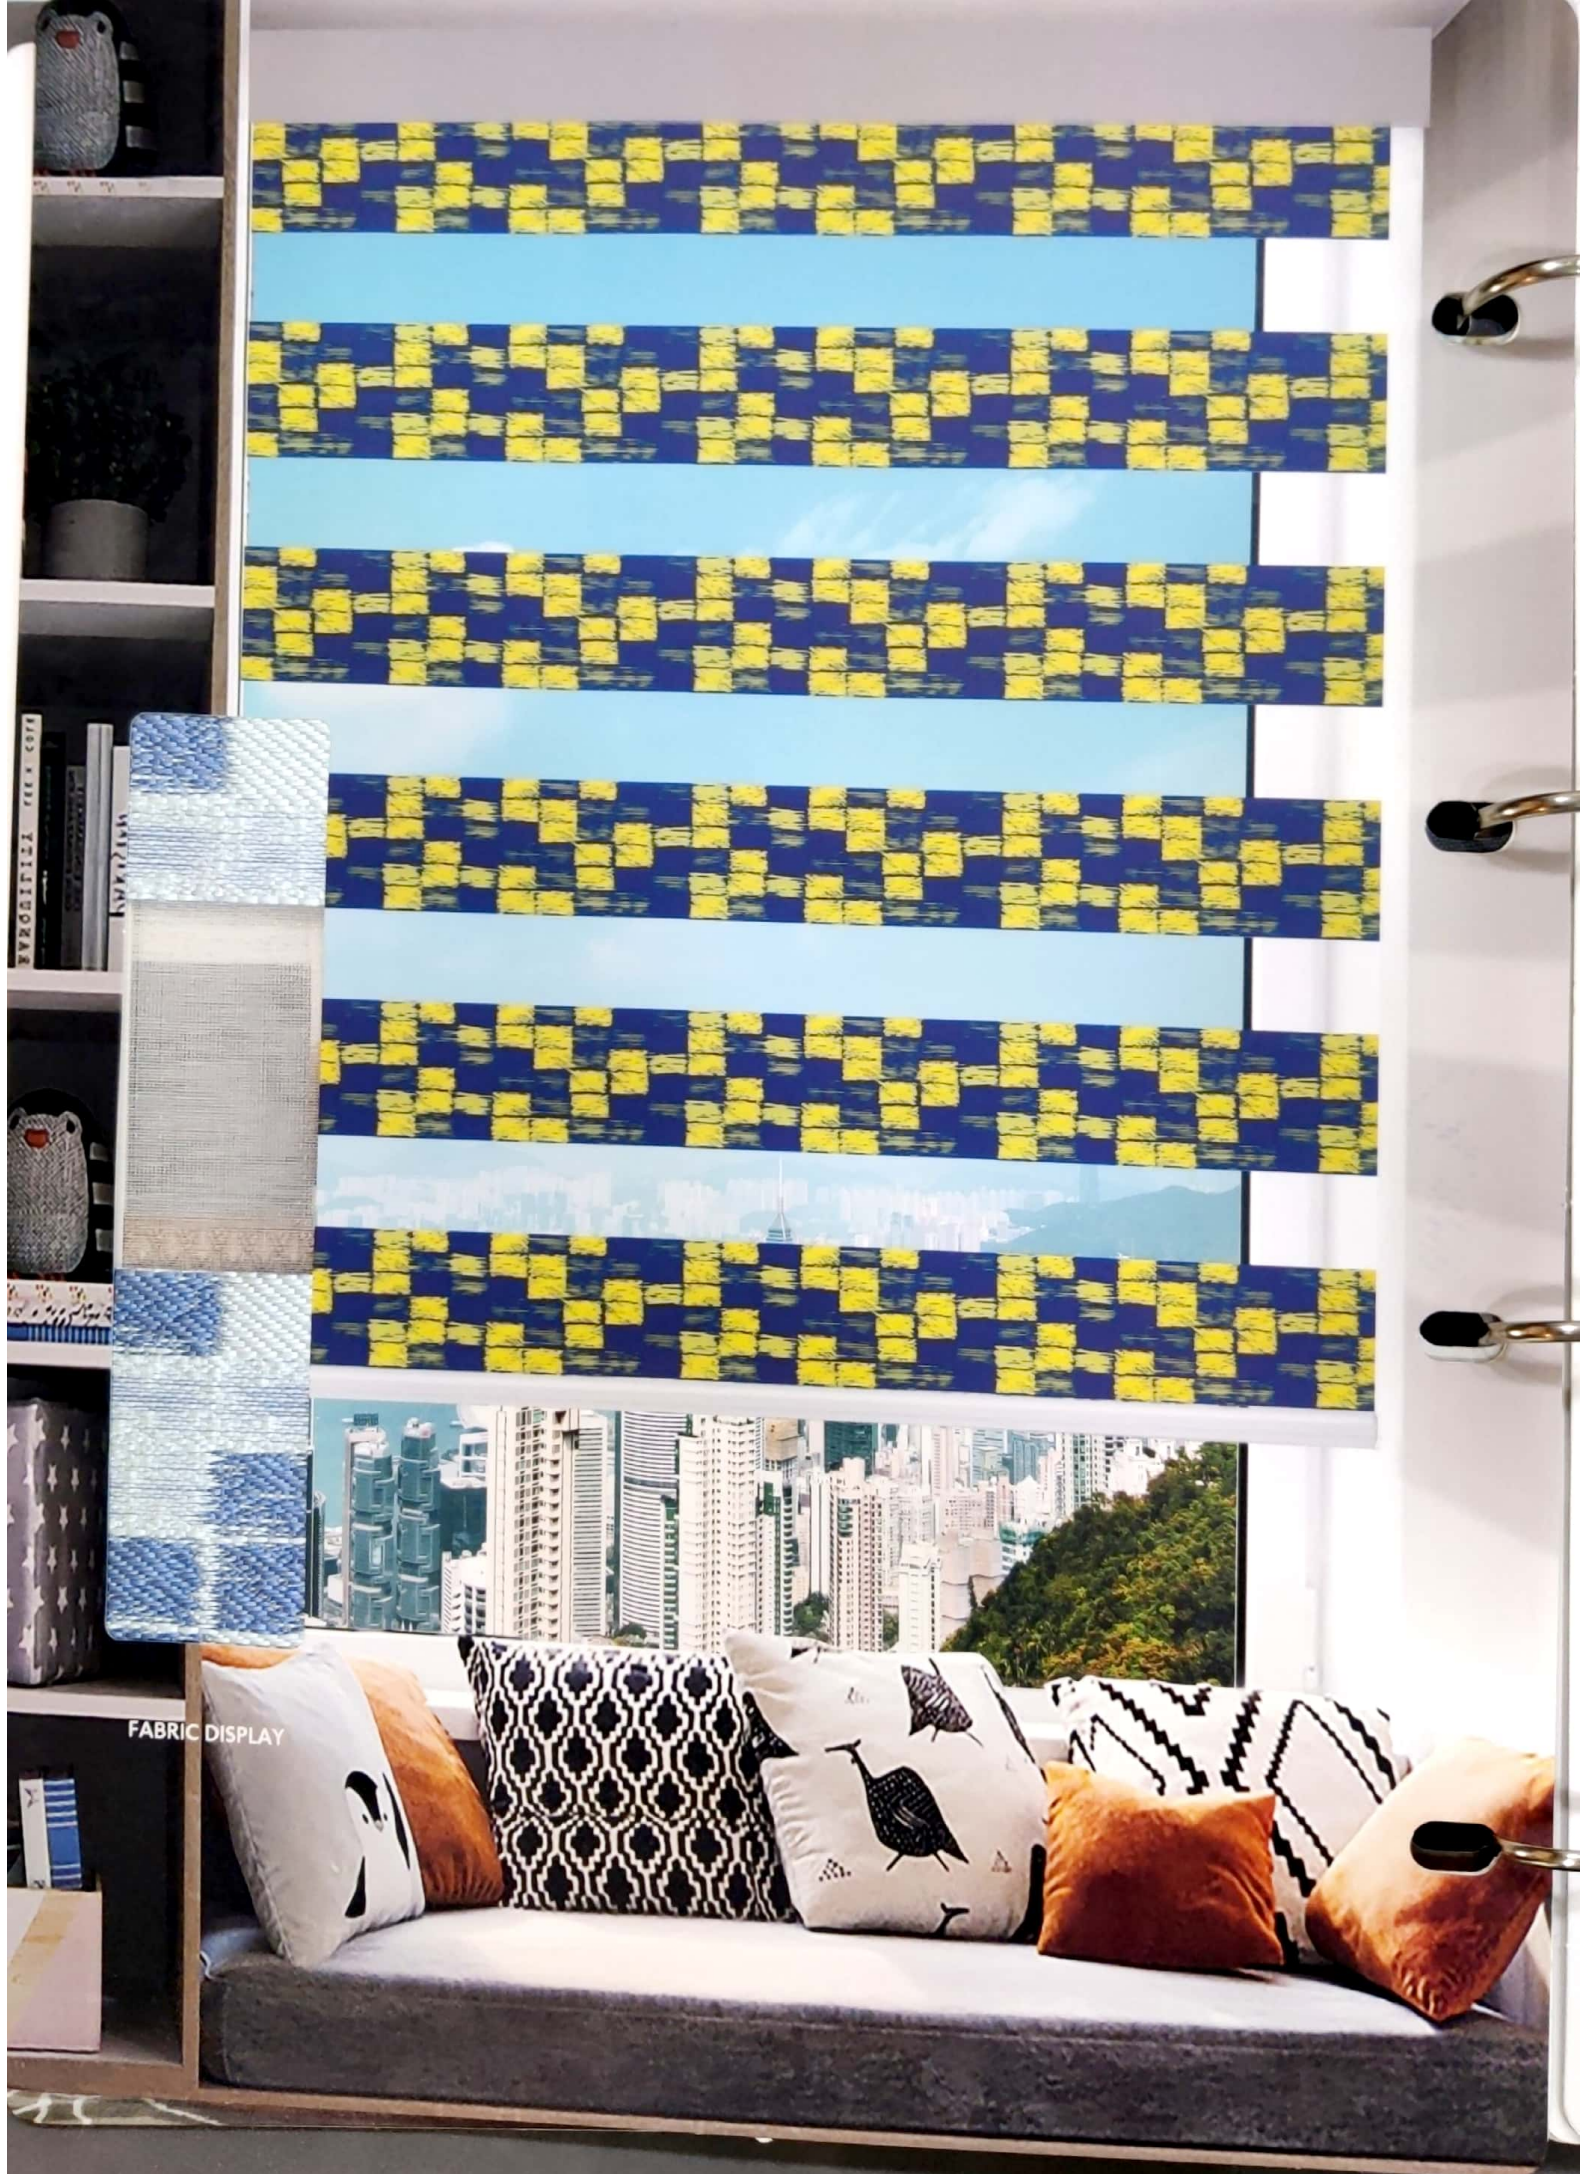

1223

1224

1225

1219

MAKE THE SUNSHINE AT HOME SOFTER
FOR THE WHOLE FAMILY
A ARTISTIC ENJOYMENT OF LIGHT AND SHADOW

FABRIC DISPLAY

Morandi Art

Taste change the
Quality of life